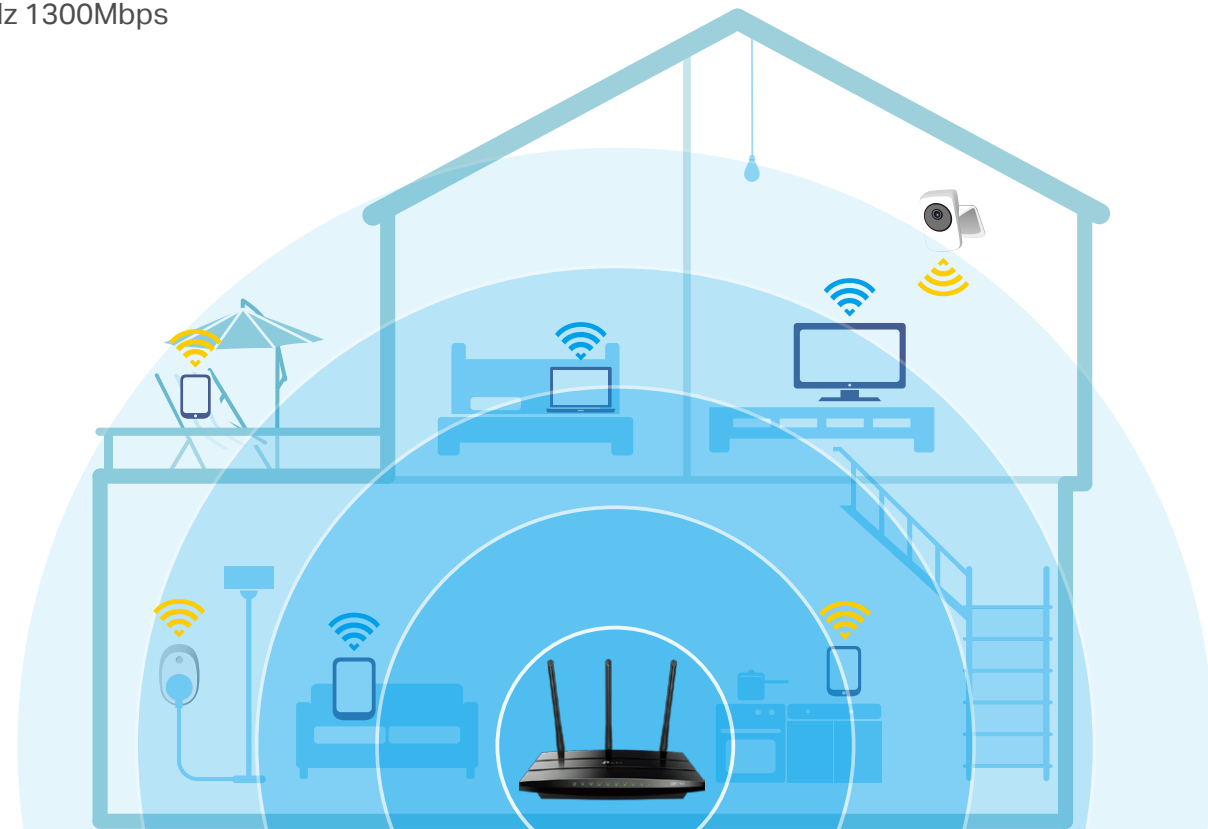

AC1750 Wireless Dual Band Gigabit Router

High-Speed Wi-Fi for Faster
Connections Across Your Home

Archer C7

450Mbps + 1300Mbps
Dual Band Wi-Fi

Gigabit Ports

USB 2.0 Port

Highlights

Faster, More Reliable Wi-Fi

The Archer C7 covers your home with fast dual band Wi-Fi. The strong 2.4GHz (450Mbps) Wi-Fi band is perfect for sending emails, browsing the web and listening to music. The 5GHz band reaches 1300Mbps so you can game and stream in HD at the same time without interruption.

-  2.4GHz 450Mbps
-  5GHz 1300Mbps

Powerful Connections

The Archer C7's USB 2.0 port makes it easy to connect external drives to the router, letting you quickly share files, photos, video, and music wirelessly. Achieve peak performance with your wired devices through Gigabit Ethernet ports that can operate 10× faster than standard Ethernet.

Highlights

Better Coverage

Three external omni directional antennas create strong, clear and dependable Wi-Fi throughout your home.

Easy Setup and Use

Installation is simple, thanks to an intuitive web interface and the powerful TP-Link app, Tether.