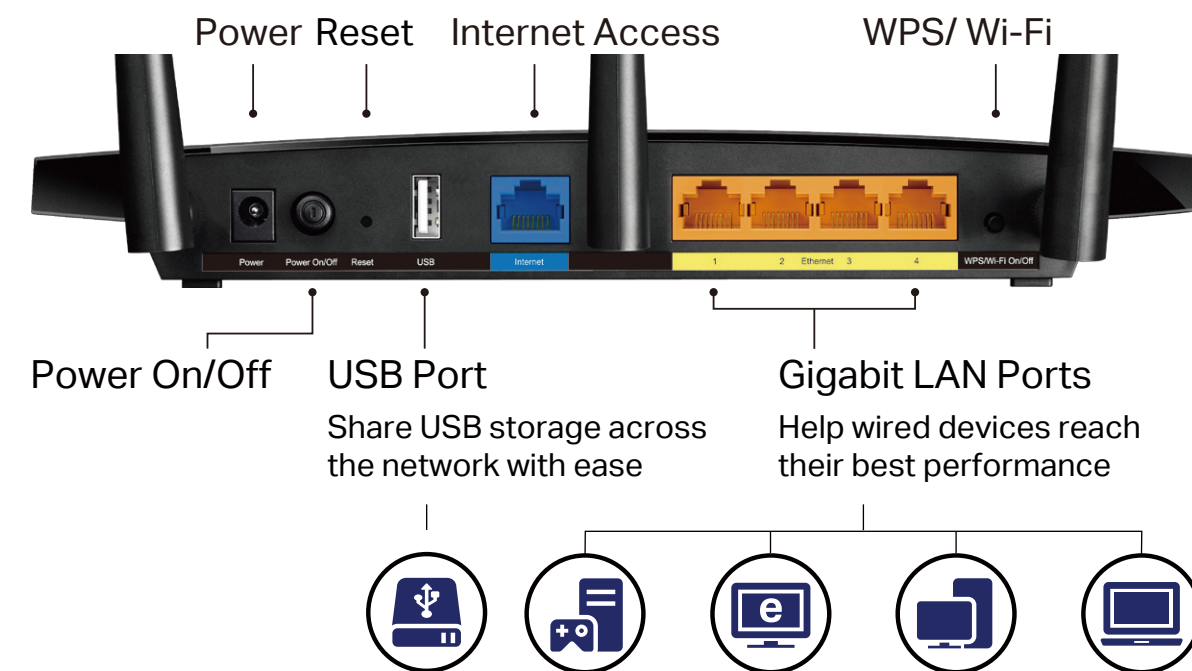

AC1750 Wireless Dual Band Gigabit Router

High-Speed Wi-Fi for Faster
Connections Across Your Home

Archer C7

450Mbps + 1300Mbps
Dual Band Wi-Fi

Gigabit Ports

USB 2.0 Port

Highlights

Faster, More Reliable Wi-Fi

The Archer C7 covers your home with fast dual band Wi-Fi. The strong 2.4GHz (450Mbps) Wi-Fi band is perfect for sending emails, browsing the web and listening to music. The 5GHz band reaches 1300Mbps so you can game and stream in HD at the same time without interruption.

-  2.4GHz 450Mbps
-  5GHz 1300Mbps

Powerful Connections

The Archer C7's USB 2.0 port makes it easy to connect external drives to the router, letting you quickly share files, photos, video, and music wirelessly. Achieve peak performance with your wired devices through Gigabit Ethernet ports that can operate 10× faster than standard Ethernet.

Highlights

Better Coverage

Three external omni directional antennas create strong, clear and dependable Wi-Fi throughout your home.

Easy Setup and Use

Installation is simple, thanks to an intuitive web interface and the powerful TP-Link app, Tether.