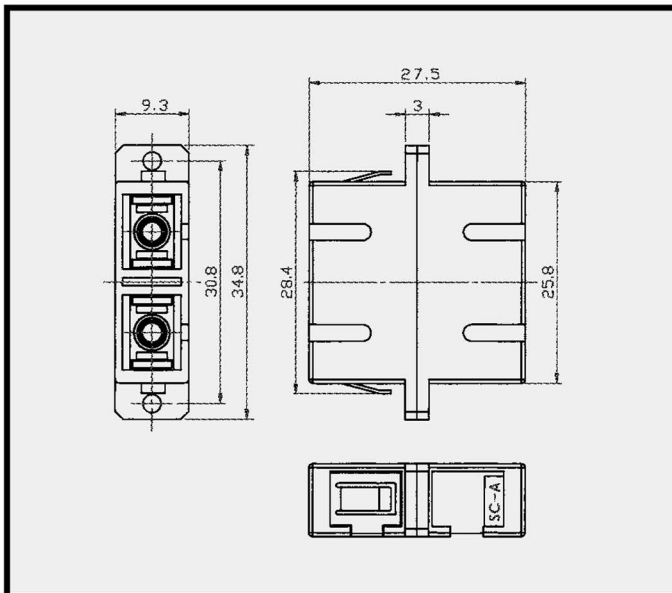

You put the talents Navytech the components

SC-SC DUPLEX ADAPTER

P/N:FFC22-2

DESCRIPTION

Compliant with : ANSI , Bellcore, TIA/EIA standards .
Low insertion and high return loss .
Excellent repeatability and changeability .
Simplex and duplex available .

APPLICATION

- Telecommunication networks
- CATV networks
- Active device termination
- Local area networks

PRODUCT FIGURE

ORDER INFORMATION

Part number	Description	Standard Color	Inner box	Carton	Carton measurement
FFC22-2	SC-SC Duplex Adapter	Gray	50PCS	500PCS	L 53.5cm×W 31.3cm×H 23.4cm